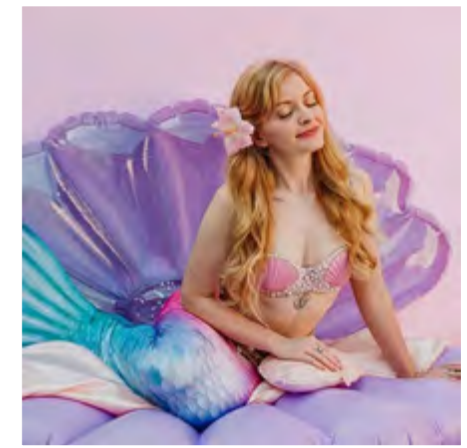

LIMITED EDITION

The models of the Limited Edition collection not only impress with reinforced fin tips and a realistic colour print, but also have a glittering finish. There are hundreds of small glittering stones on the fabric, which shimmer really colourfully.

ADVANTAGES

- Glitter applications
- Reinforced monofin
- Coated fin tips

LUNAR TIDE
RTLX-LUN-SIZE-MF