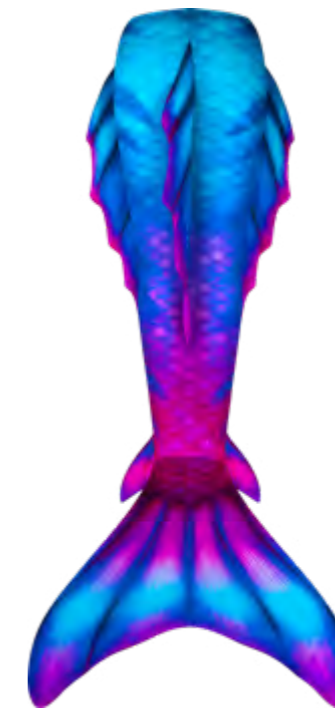

MALAYSIAN MIST
RTLX-MAY-SIZE-MF