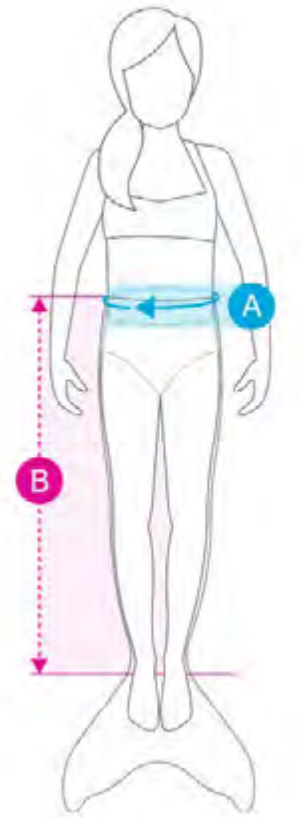

	US (SIZE)	EU	A	B	SHOE SIZES MONOFIN
ADULTS	XS	36 - 38	66 - 71 cm	89 - 127 cm	35 - 43
	S	40 - 42	71 - 86 cm	89 - 127 cm	
	M	44 - 46	81 - 92 cm	89 - 127 cm	
	L	48 - 50	86 - 102 cm	89 - 127 cm	

MERMAIDENS