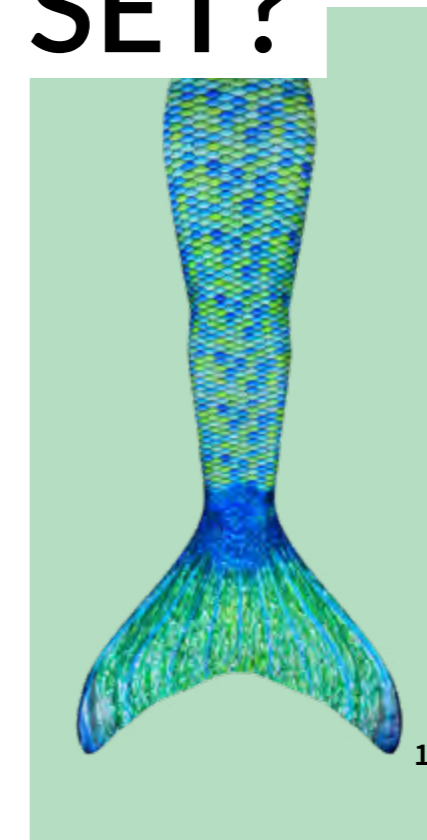

HOW ABOUT A SET?

AUSSIE GREEN