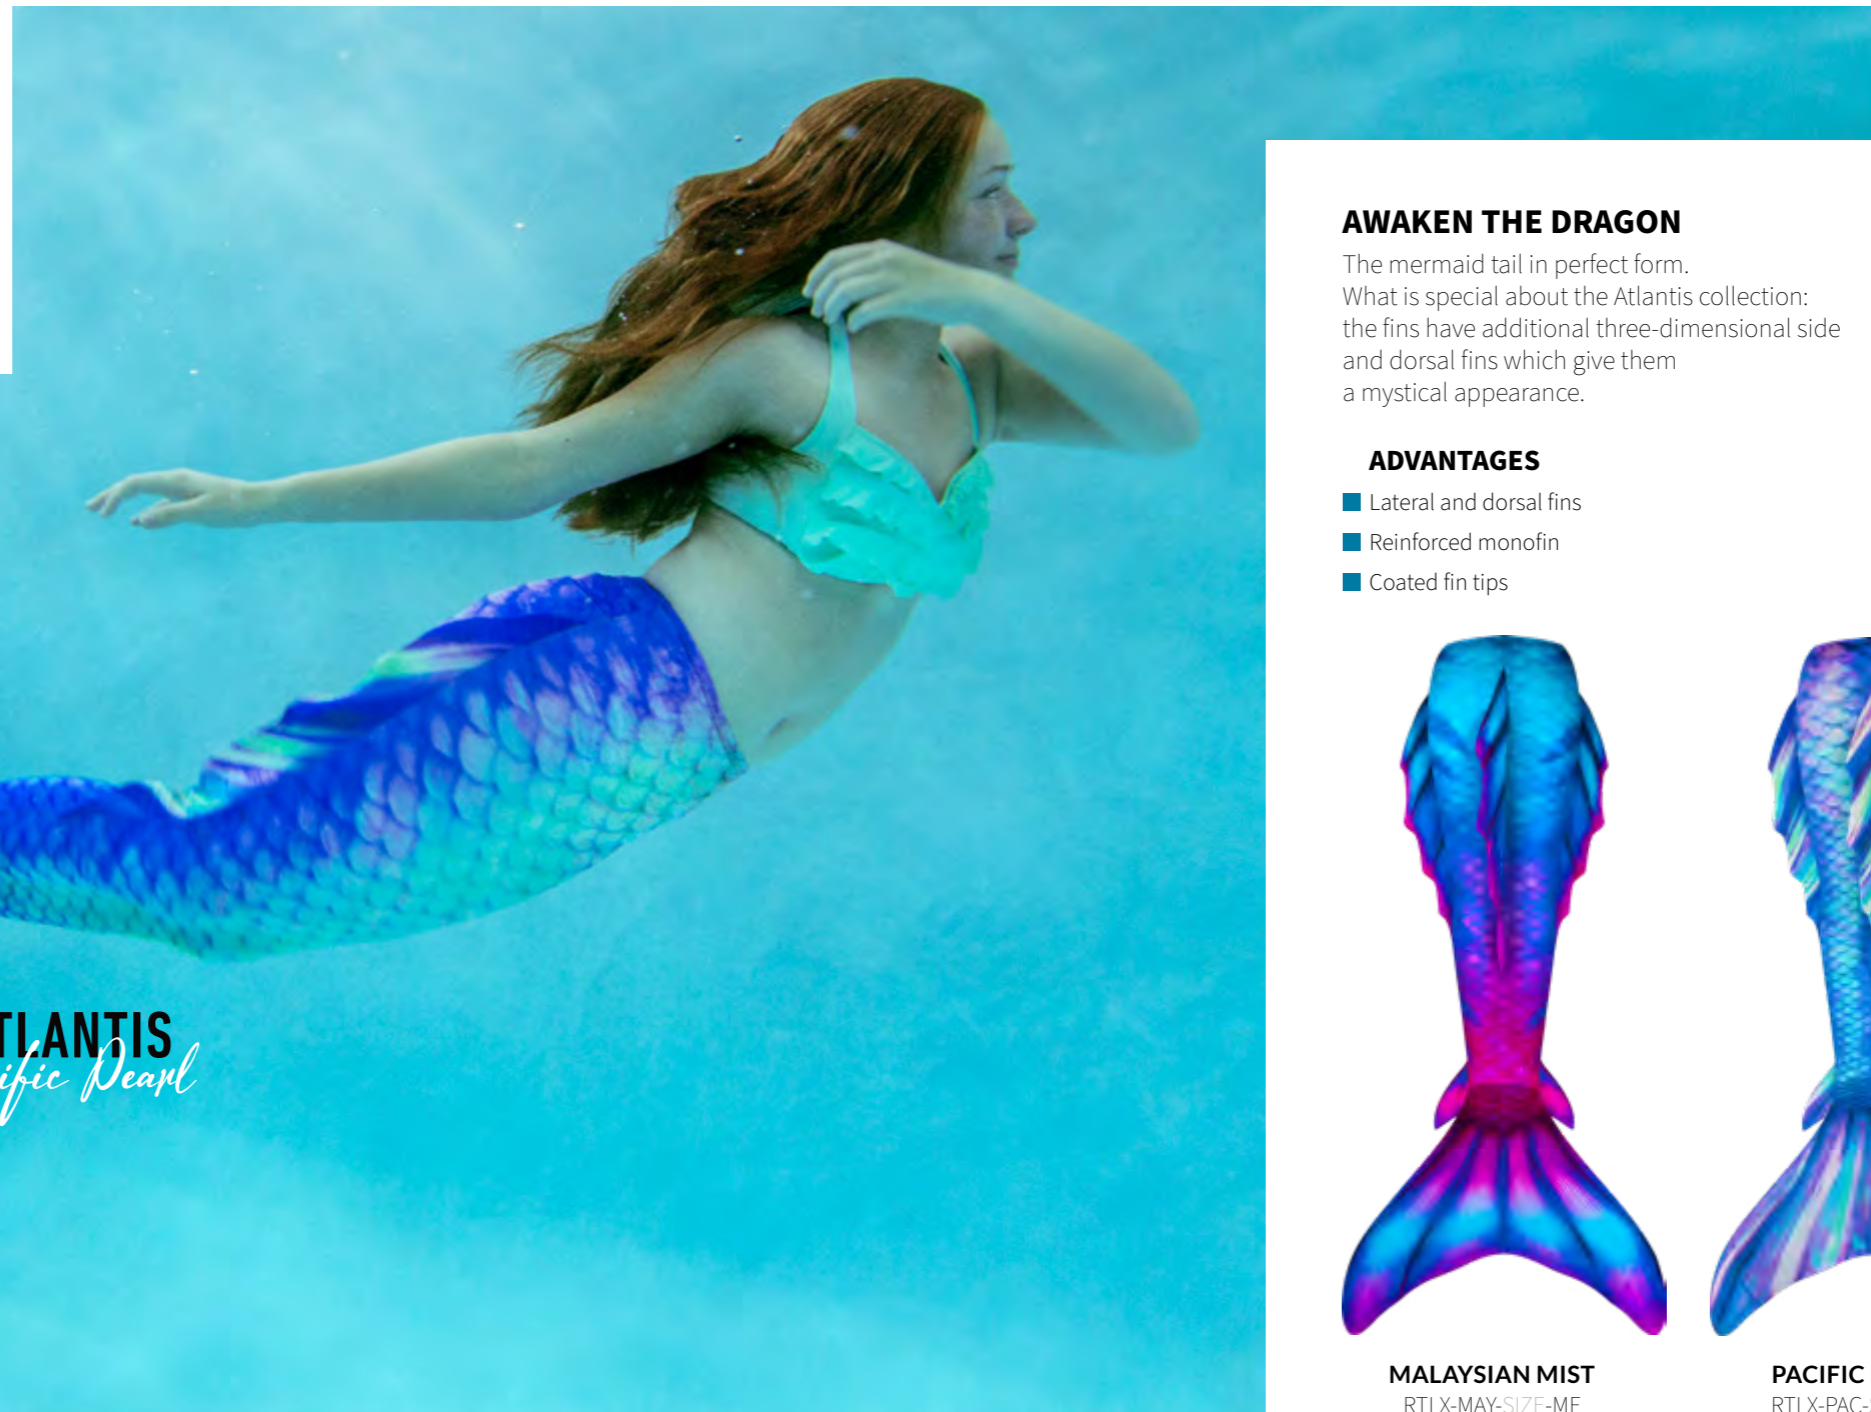

LOTUS MOON
RTLX-LTS-SIZE-MF

HAWAIIAN SUN
RTLX-HAW-SIZE-MF

ATLANTIS EDITION

THE COLLECTION'S
HIGHLIGHT

ATLANTIS
Pacific Pearl

AWAKEN THE DRAGON

The mermaid tail in perfect form.
What is special about the Atlantis collection:
the fins have additional three-dimensional side
and dorsal fins which give them
a mystical appearance.