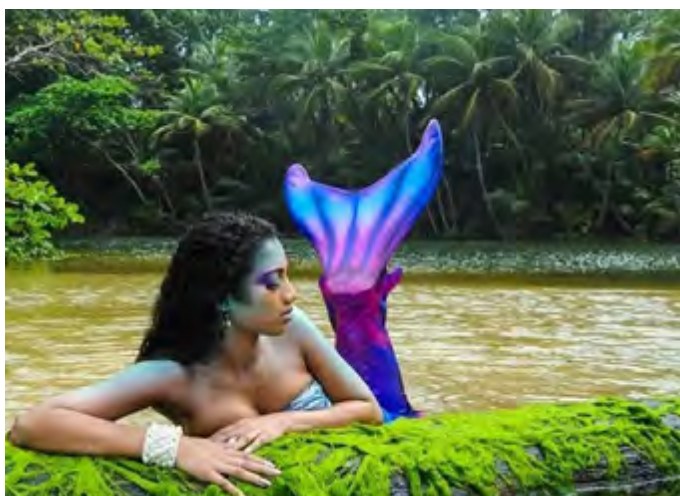

SO MUCH FUN

WITH FIN FUN

XTREM TOYS+SPORTS

EXCLUSIVE DISTRIBUTION

Blocksbergstraße 173 | 66955 Pirmasens

www.xtrem-gmbh.com