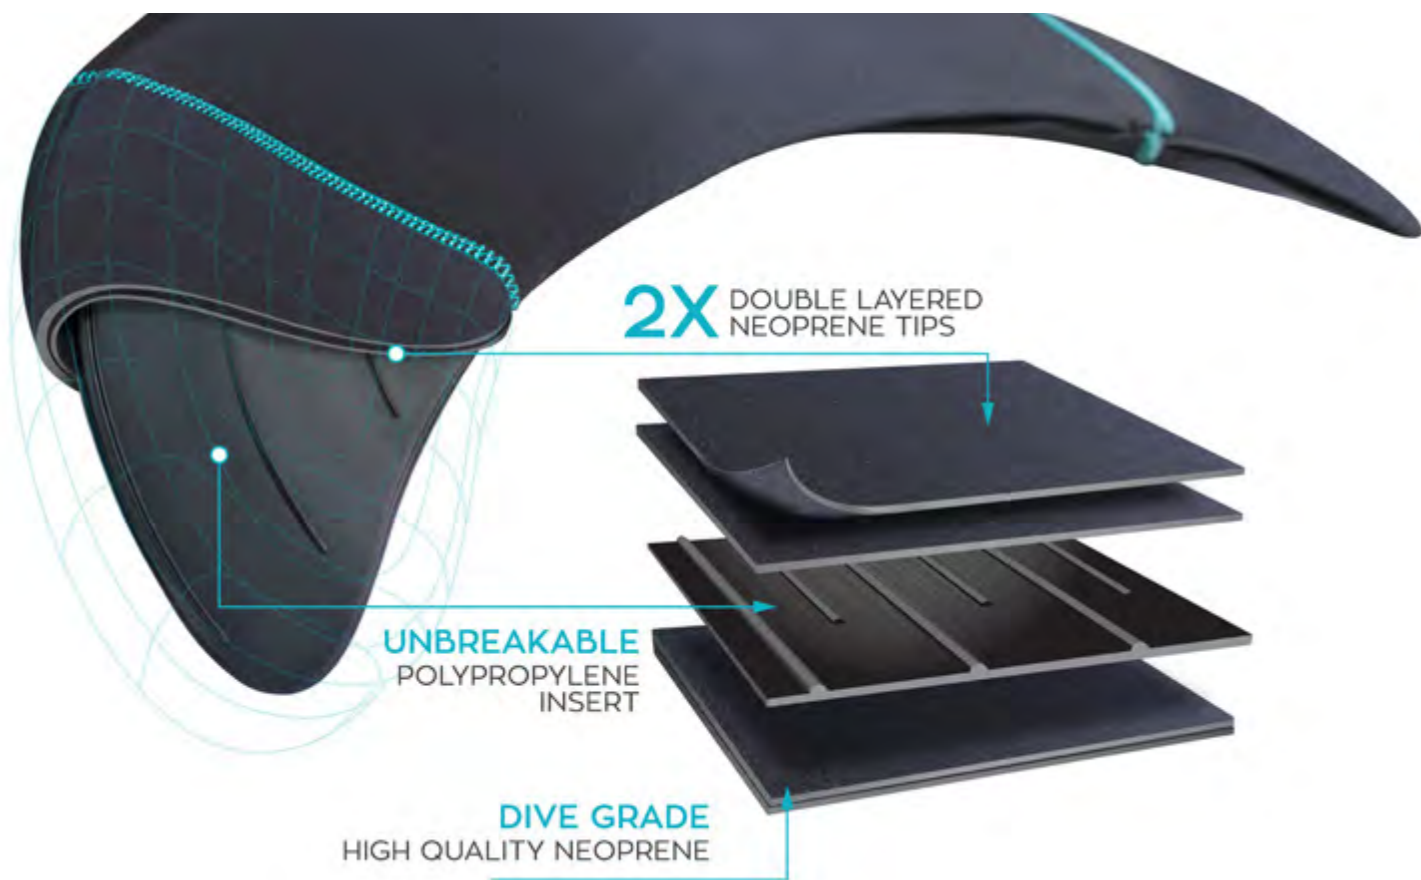

ADVANTAGES

- Lateral and dorsal fins
- Reinforced monofin
- Coated fin tips

MALAYSIAN MIST
RTLX-MAY-SIZE-MF

PACIFIC PEARL
RTLX-PAC-SIZE-MF

MONOFINS

THE SECRET BEHIND

The patented monofin is the heart of every Fin Fun fin. Its comfortable and ergonomic design ensures a secure fit, easy entry and exit and offers a controlled and fast swimming experience.